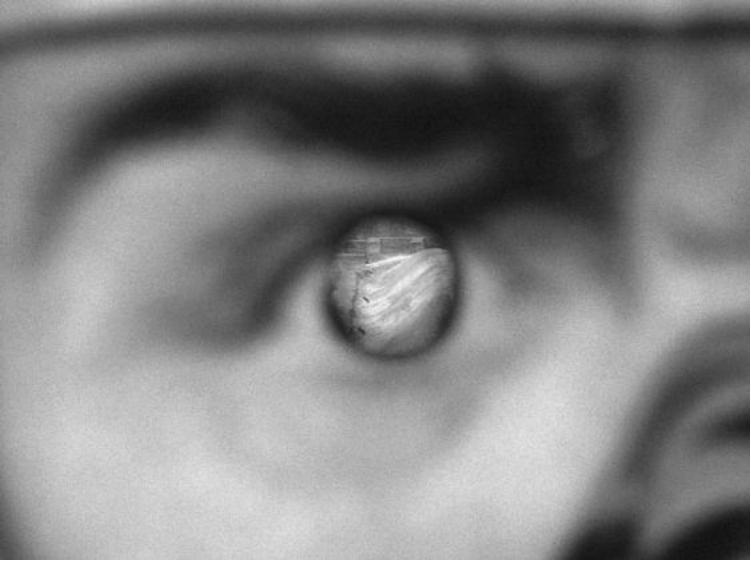

# **“l’espulso”**

site-specific installation for the “Porta degli Angeli”,  
Ferrara contemporary art gallery 2004